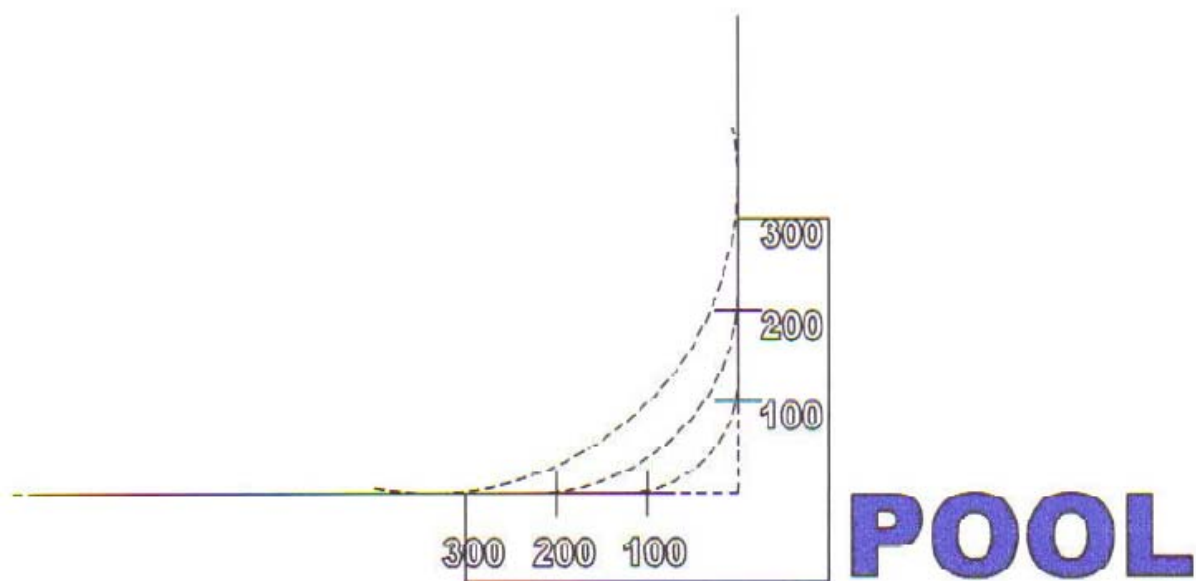

## External Pool Corners

---

WEXT – External Pool Corners (Bullnose on Outside)

Place set square on the corner of the pool as shown in the above drawing, where the curve begins on both edges in your radius.

### Pool Shoulder Shapes

WEXT (No Radius – 90°)

WEXT (100, 200, OR 300mm  
External Radius)

----- Denotes Bullnose

**Phone:** 1300 889 753  
**Mobile:** 0412 457 552  
**Fax:** 1300 797 726  
**Email:** [info@wilsonstone.com.au](mailto:info@wilsonstone.com.au)