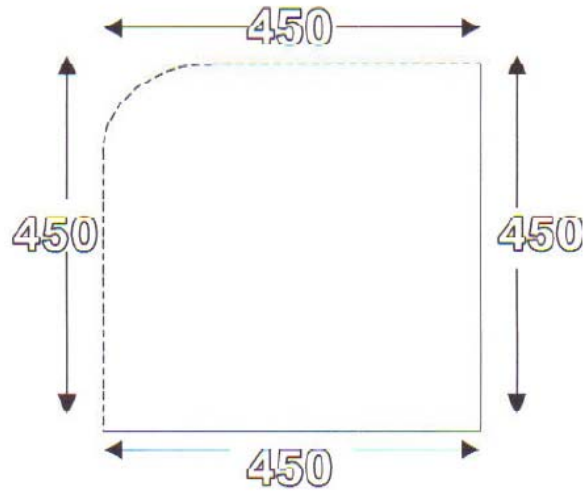

## External Pool Corners

---

WEXT – External Pool Corners (Bullnose on Outside)

Place set square on the corner of the pool as shown in the above drawing, where the curve begins on both edges in your radius.

### Pool Shoulder Shapes

WEXT (No Radius – 90°)

WEXT (100, 200, OR 300mm  
External Radius)

----- Denotes Bullnose

**Phone:** 1300 889 753  
**Mobile:** 0412 457 552  
**Fax:** 1300 797 726  
**Email:** [info@wilsonstone.com.au](mailto:info@wilsonstone.com.au)