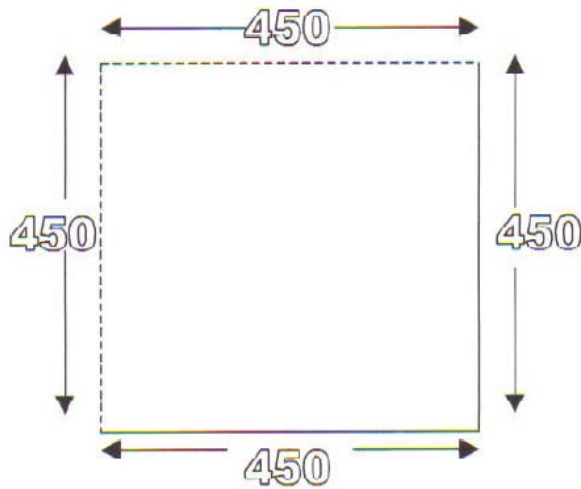

## External Pool Corners

---

WEXT – External Pool Corners (Bullnose on Outside)

Place set square on the corner of the pool as shown in the above drawing, where the curve begins on both edges in your radius.

### Pool Shoulder Shapes

WEXT (No Radius – 90°)

WEXT (100, 200, OR 300mm  
External Radius)

----- Denotes Bullnose

**Phone:** 1300 889 753  
**Mobile:** 0412 457 552  
**Fax:** 1300 797 726  
**Email:** [info@wilsonstone.com.au](mailto:info@wilsonstone.com.au)